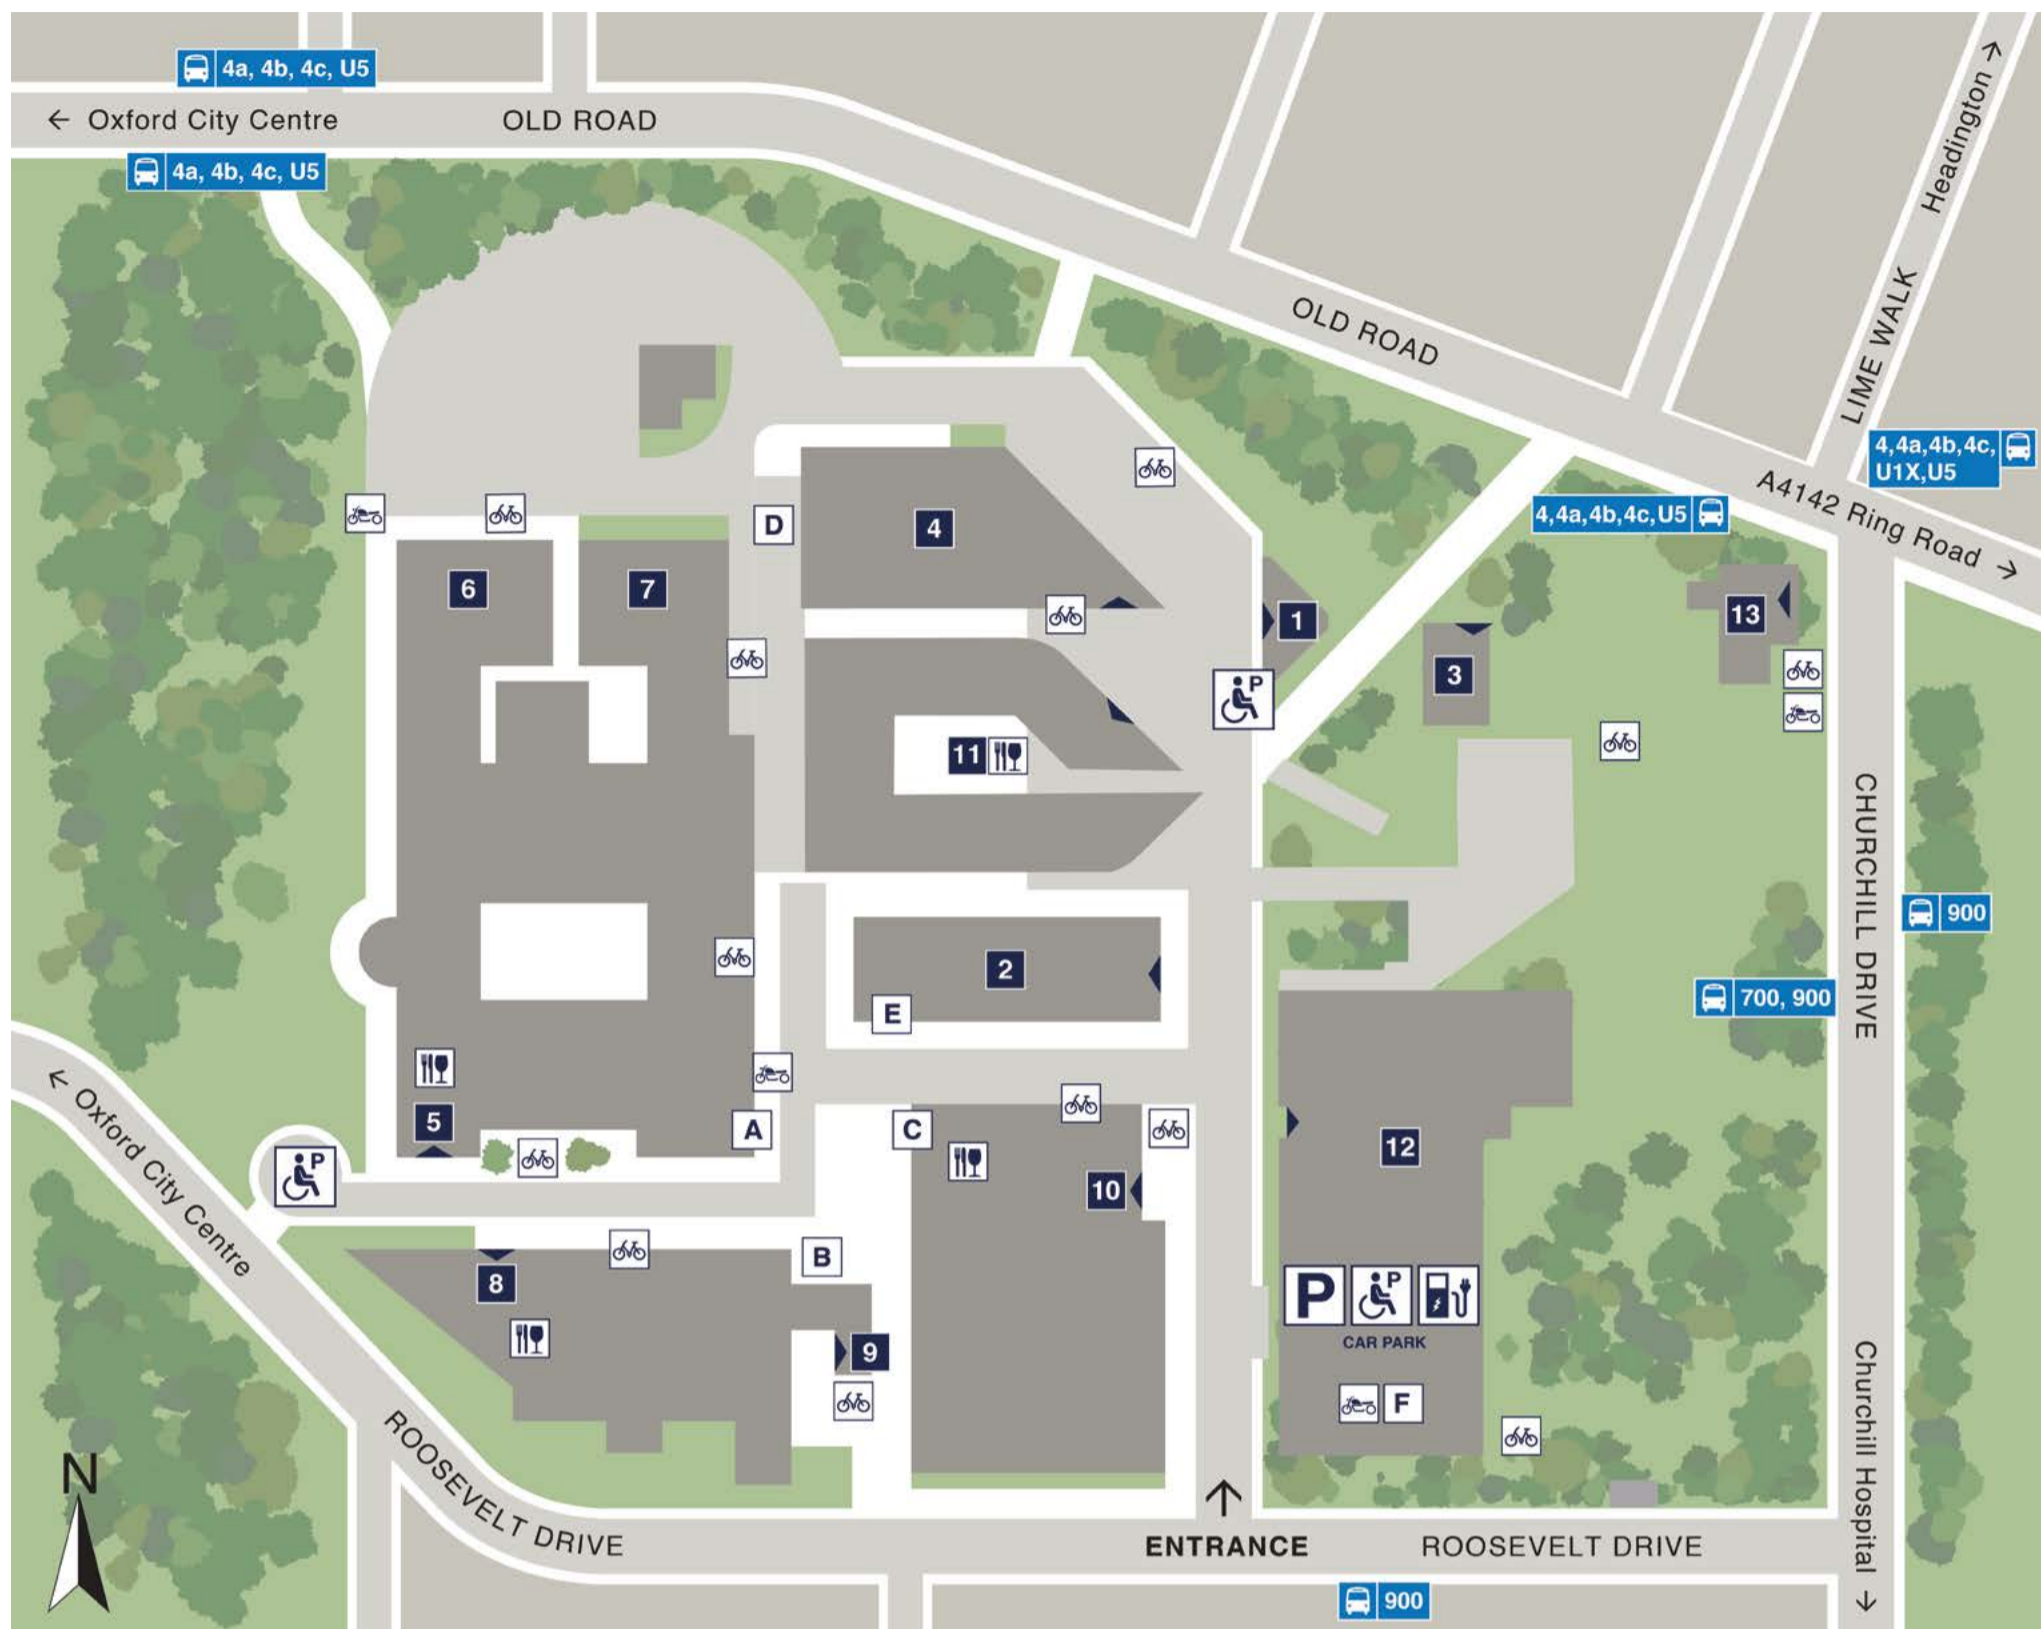

# Old Road Campus

## Index

- 1** The Triangle Nursery
- 2** Kennedy Institute
- 3** New Richards Building
- 4** **NDM Research Building**  
Target Discovery Institute  
Centre for Tropical Medicine and Global Health
- 5** **Wellcome Centre for Human Genetics (WHG)**
- 6** **Henry Wellcome Building for Molecular Physiology**  
Offices of the Nuffield Professor of Medicine  
ENTRANCE VIA BUILDING 5
- 7** **Henry Wellcome Building for Particle Imaging**  
ENTRANCE VIA BUILDING 5
- 8** **Richard Doll Building**  
Nuffield Department of Population Health  
Cancer Epidemiology Unit  
Clinical Trial Service Unit  
National Perinatal Epidemiology Unit  
Regius Professor

- 9** **Old Road Campus Estates Annexe**  

- 10** **Old Road Campus Research Building**  
Department of Oncology  
CRUK/MRC Oxford Institute for Radiation Oncology  
Institute of Biomedical Engineering  
Jenner Institute  
Bodleian Knowledge Centre (Library Services)  
Ludwig Institute for Cancer Research  
Structural Genomics Consortium  
Nuffield Department of Surgical Sciences
- 11** **Big Data Institute**  
Nuffield Department of Population Health
- 12** **Innovation Building**  
- Multi-storey car-park (authorised users only)  
- Kitchen facilities  
Bioescalator  
Novo Nordisk  
Oxford University Security Services

### Loading and Delivery Bays

- A** Wellcome Centre for Human Genetics
- B** Richard Doll Building
- C** Old Road Campus Research Building
- D** NDM Research Building
- E** Kennedy Institute
- F** Innovation Building
-  Cycle Racks
-  Motor Bike Parking
-  Café
-  Entrances