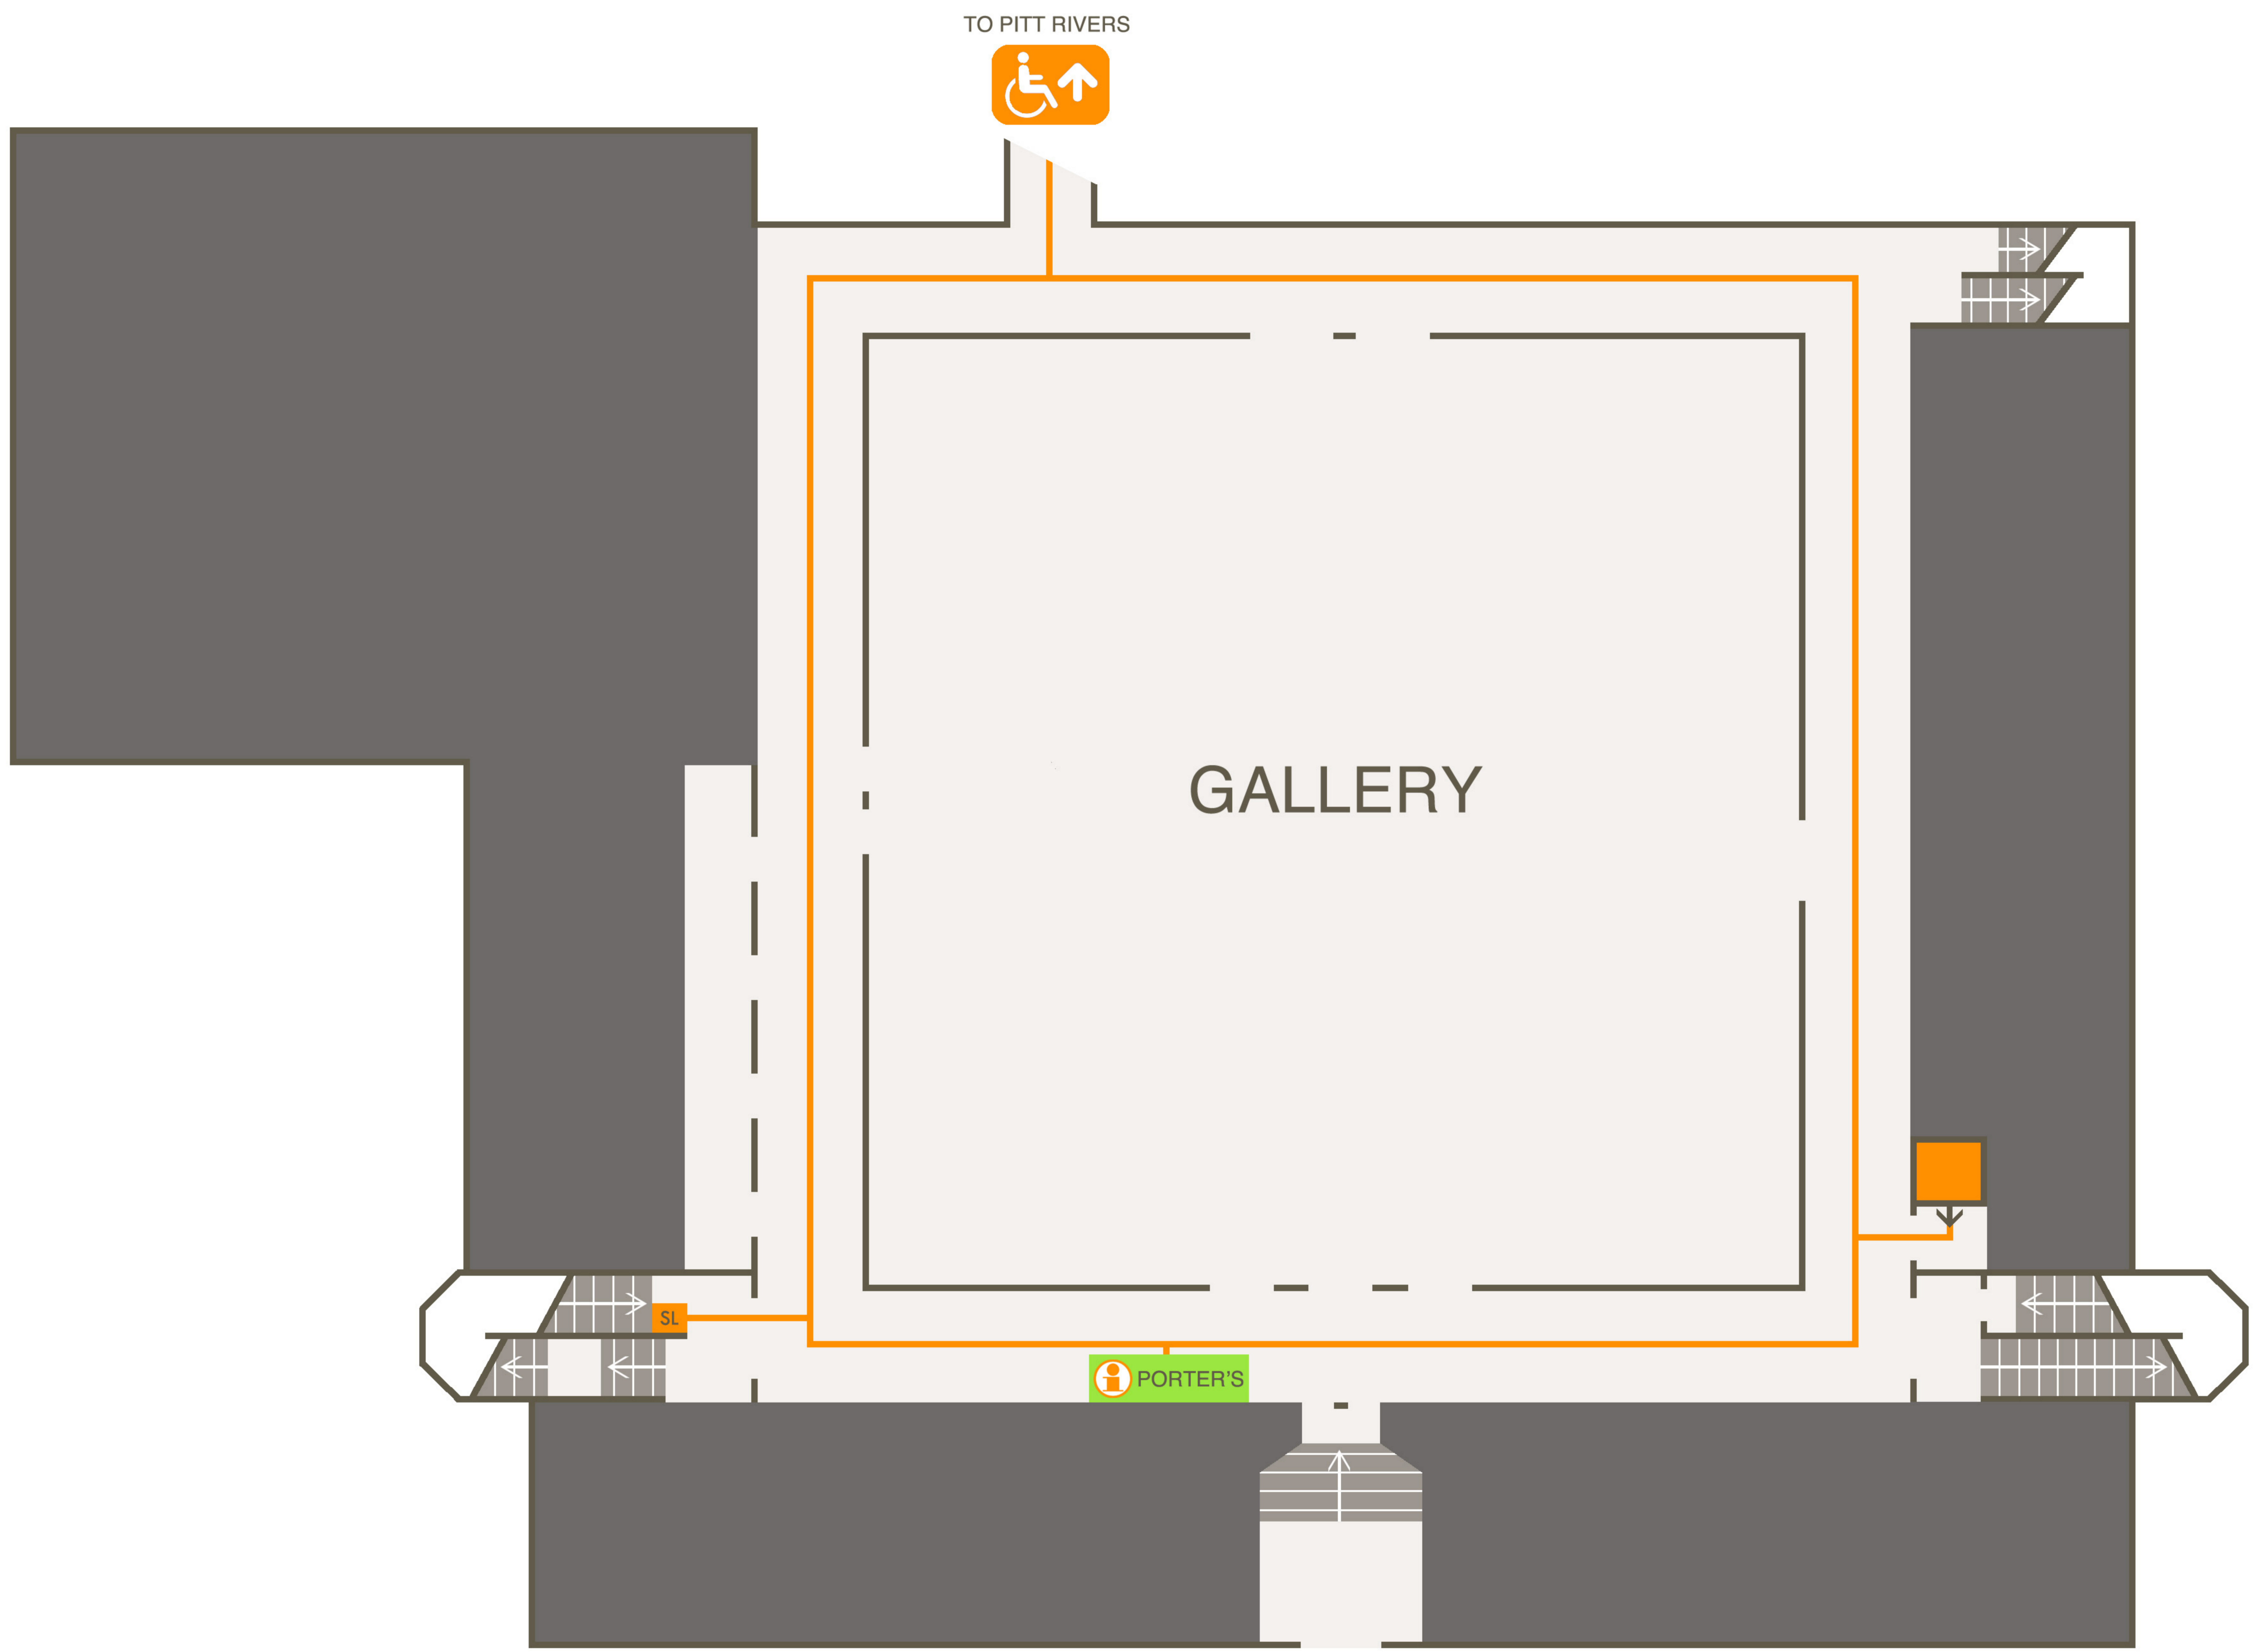

- ACCESSIBLE ENTRANCE 
- PORTER'S LODGE/ RECEPTION 
- INFORMATION 
- RAMP 
- STAIRS 
- LIFT 
- STAIR LIFT 
- DISABLED WC 
- STANDARD WC 
- TEACHING ROOM/ LECTURE THEATRE 
- LIBRARY 
- COMMON ROOM 
- SHOP 
- OFFICE/ ANCILLARY SPACE 
- CORRIDOR/ HALL 
- LEVEL ACCESS ROUTE 
- PARKING 

UNIVERSITY MUSEUM: LOWER GROUND FLOOR

- ACCESSIBLE ENTRANCE 
- PORTER'S LODGE/ RECEPTION 
- INFORMATION 
- RAMP 
- STAIRS 
- LIFT 
- STAIR LIFT 
- DISABLED WC 
- STANDARD WC 
- TEACHING ROOM/ LECTURE THEATRE 
- LIBRARY 
- COMMON ROOM 
- SHOP 
- OFFICE/ ANCILLARY SPACE 
- CORRIDOR/ HALL 
- LEVEL ACCESS ROUTE 
- PARKING 

UNIVERSITY MUSEUM: GROUND FLOOR

- ACCESSIBLE ENTRANCE 
- PORTER'S LODGE/ RECEPTION 
- INFORMATION 
- RAMP 
- STAIRS 
- LIFT 
- STAIR LIFT 
- DISABLED WC 
- STANDARD WC 
- TEACHING ROOM/ LECTURE THEATRE 
- LIBRARY 
- COMMON ROOM 
- SHOP 
- OFFICE/ ANCILLARY SPACE 
- CORRIDOR/ HALL 
- LEVEL ACCESS ROUTE 
- PARKING 

UNIVERSITY MUSEUM: **FIRST FLOOR**