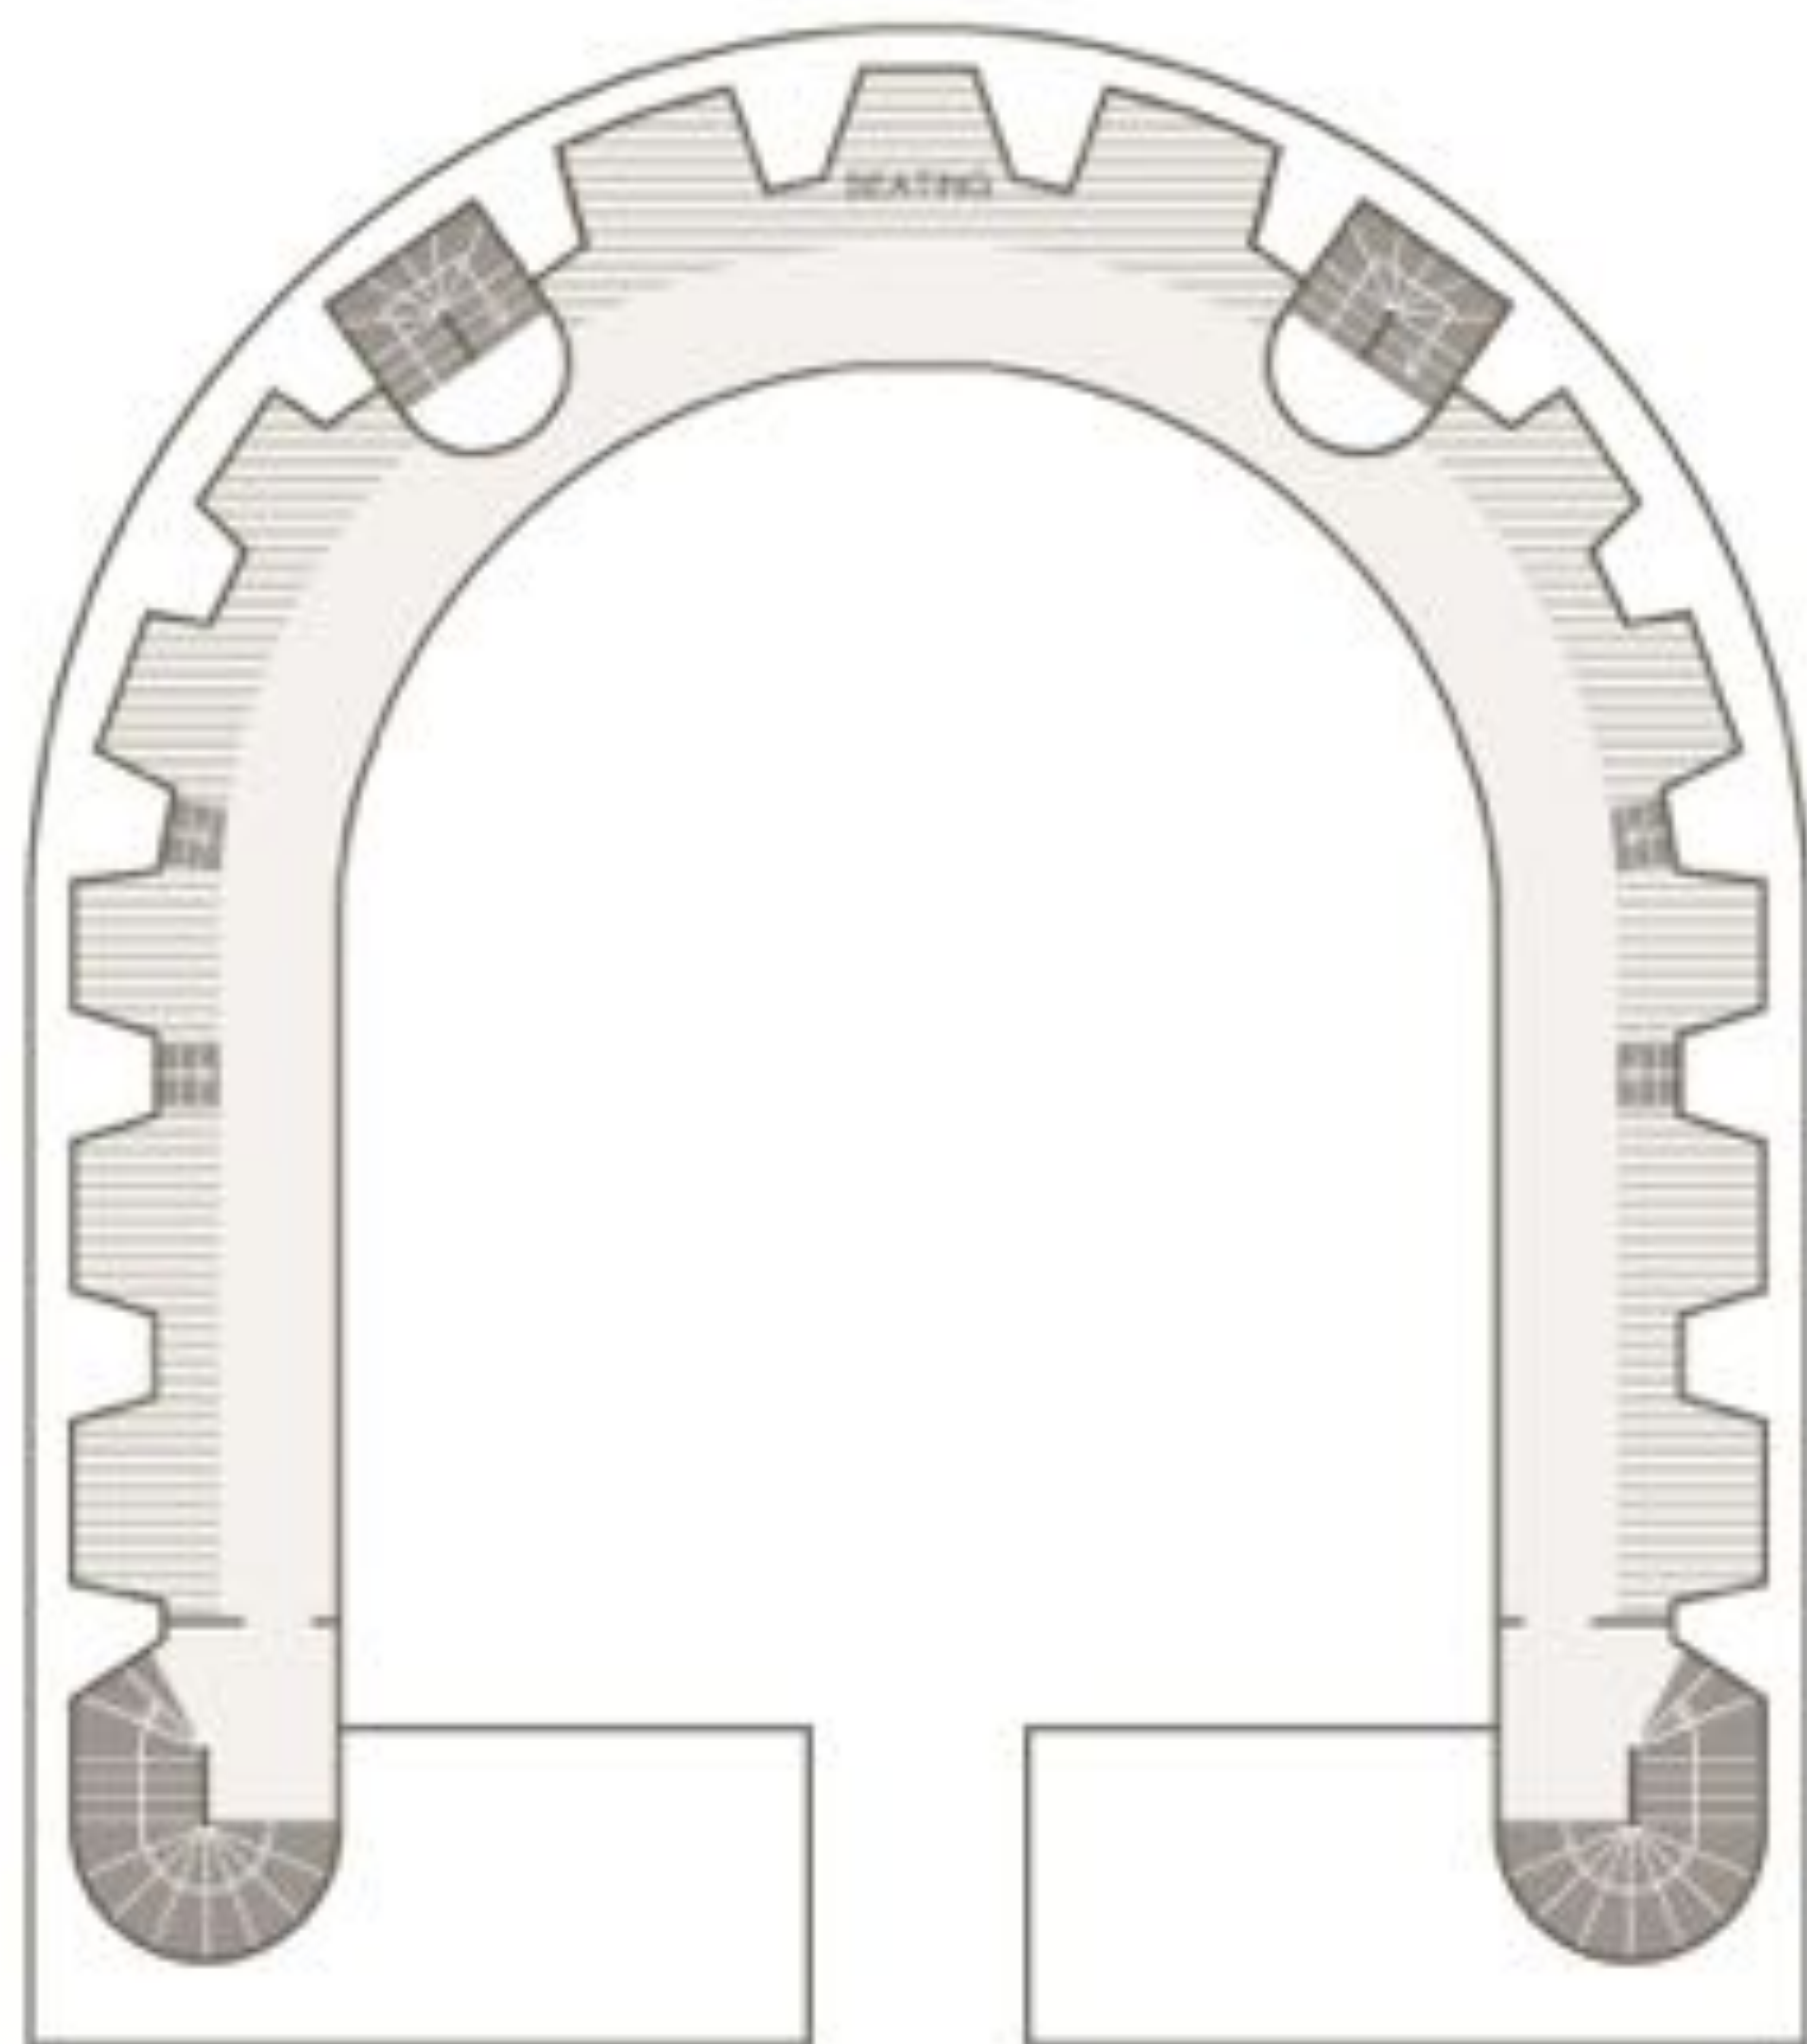

ACCESSIBLE ENTRANCE	
FOSTER'S LODGE / RECEPTION	
INFORMATION	
RAMP	
STAIRS	
LIFT	
STAIR LIFT	
DISABLED WC	
STANDARD WC	
TEACHING ROOM / LECTURE THEATRE	
LIBRARY	
COMMON ROOM	
SHOP	
OFFICE / ANCILLARY SPACE	
CORRIDOR / HALL	
LEVEL ACCESS ROUTE	
PARKING	

SHELDONIAN THEATRE : BASEMENT

- ACCESSIBLE ENTRANCE 
- PORTER'S LODGE/ RECEPTION 
- INFORMATION 
- RAMP 
- STAIRS 
- LIFT 
- STAIR LIFT 
- DISABLED WC 
- STANDARD WC 
- TEACHING ROOM/ LECTURE THEATRE 
- LIBRARY 
- COMMON ROOM 
- SHOP 
- OFFICE/ ANCILLARY SPACE 
- CORRIDOR/ HALL 
- LEVEL ACCESS ROUTE 
- PARKING 

SHELDONIAN THEATRE : **GROUND FLOOR**

- ACCESSIBLE ENTRANCE 
- FOYER'S LODGE/ RECEPTION 
- INFORMATION 
- RAMP 
- STAIRS 
- LIFT 
- STAIR LIFT 
- DISABLED WC 
- STANDARD WC 
- TEACHING ROOM/ LECTURE THEATRE 
- LIBRARY 
- COMMON ROOM 
- SHOP 
- OFFICE/ ANCILLARY SPACE 
- CORRIDOR/ HALL 
- LEVEL ACCESS ROUTE 
- PARKING 