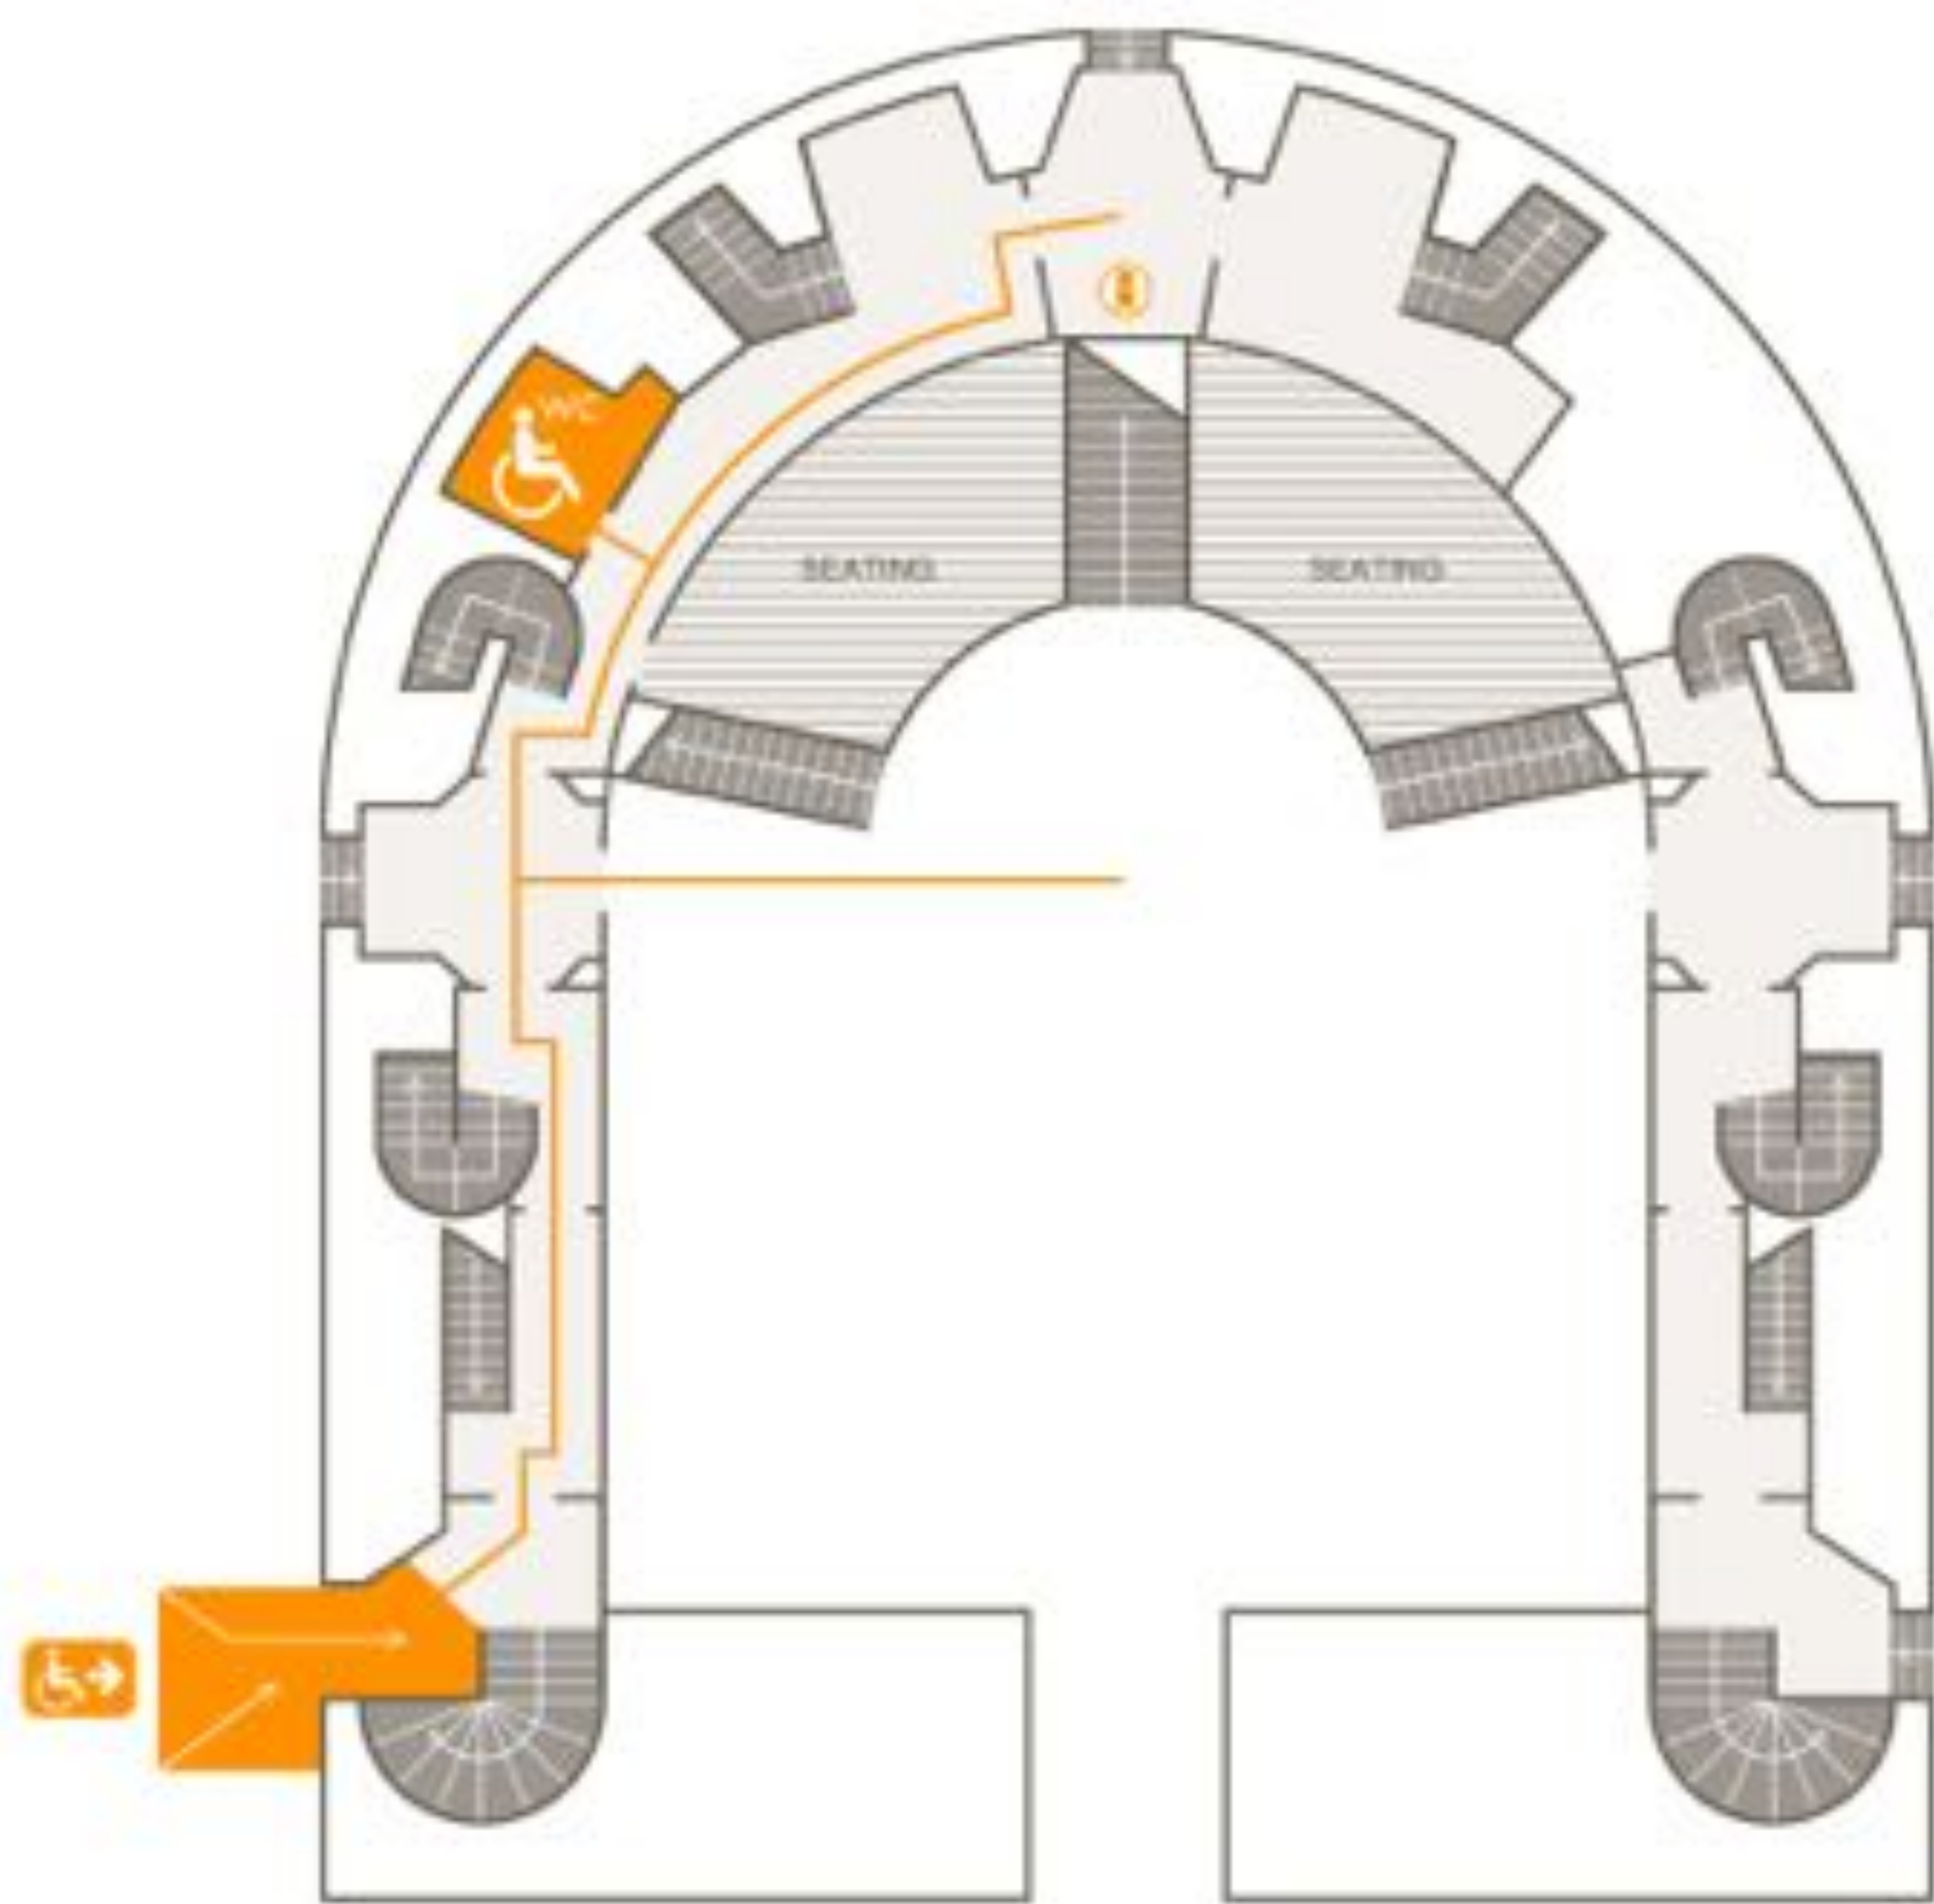

ACCESSIBLE ENTRANCE	
FOSTER'S LODGE / RECEPTION	
INFORMATION	
RAMP	
STAIRS	
LIFT	
STAIR LIFT	
DISABLED WC	
STANDARD WC	
TEACHING ROOM / LECTURE THEATRE	
LIBRARY	
COMMON ROOM	
SHOP	
OFFICE / ANCILLARY SPACE	
CORRIDOR / HALL	
LEVEL ACCESS ROUTE	
PARKING	

SHELDONIAN THEATRE : BASEMENT

- ACCESSIBLE ENTRANCE 
- PORTER'S LODGE/ RECEPTION 
- INFORMATION 
- RAMP 
- STAIRS 
- LIFT 
- STAIR LIFT 
- DISABLED WC 
- STANDARD WC 
- TEACHING ROOM/ LECTURE THEATRE 
- LIBRARY 
- COMMON ROOM 
- SHOP 
- OFFICE/ ANCILLARY SPACE 
- CORRIDOR/ HALL 
- LEVEL ACCESS ROUTE 
- PARKING 

SHELDONIAN THEATRE : **GROUND FLOOR**

- ACCESSIBLE ENTRANCE 
- FOYER'S LODGE/ RECEPTION 
- INFORMATION 
- RAMP 
- STAIRS 
- LIFT 
- STAIR LIFT 
- DISABLED WC 
- STANDARD WC 
- TEACHING ROOM/ LECTURE THEATRE 
- LIBRARY 
- COMMON ROOM 
- SHOP 
- OFFICE/ ANCILLARY SPACE 
- CORRIDOR/ HALL 
- LEVEL ACCESS ROUTE 
- PARKING 

SHELDONIAN THEATRE : LOWER GALLERY

- ACCESSIBLE ENTRANCE 
- PORTER'S LODGE / RECEPTION 
- INFORMATION 
- RAMP 
- STAIRS 
- LIFT 
- STAIR LIFT 
- DISABLED WC 
- STANDARD WC 
- TEACHING ROOM / LECTURE THEATRE 
- LIBRARY 
- COMMON ROOM 
- SHOP 
- OFFICE / ANCILLARY SPACE 
- CORRIDOR / HALL 
- LEVEL ACCESS ROUTE 
- PARKING 