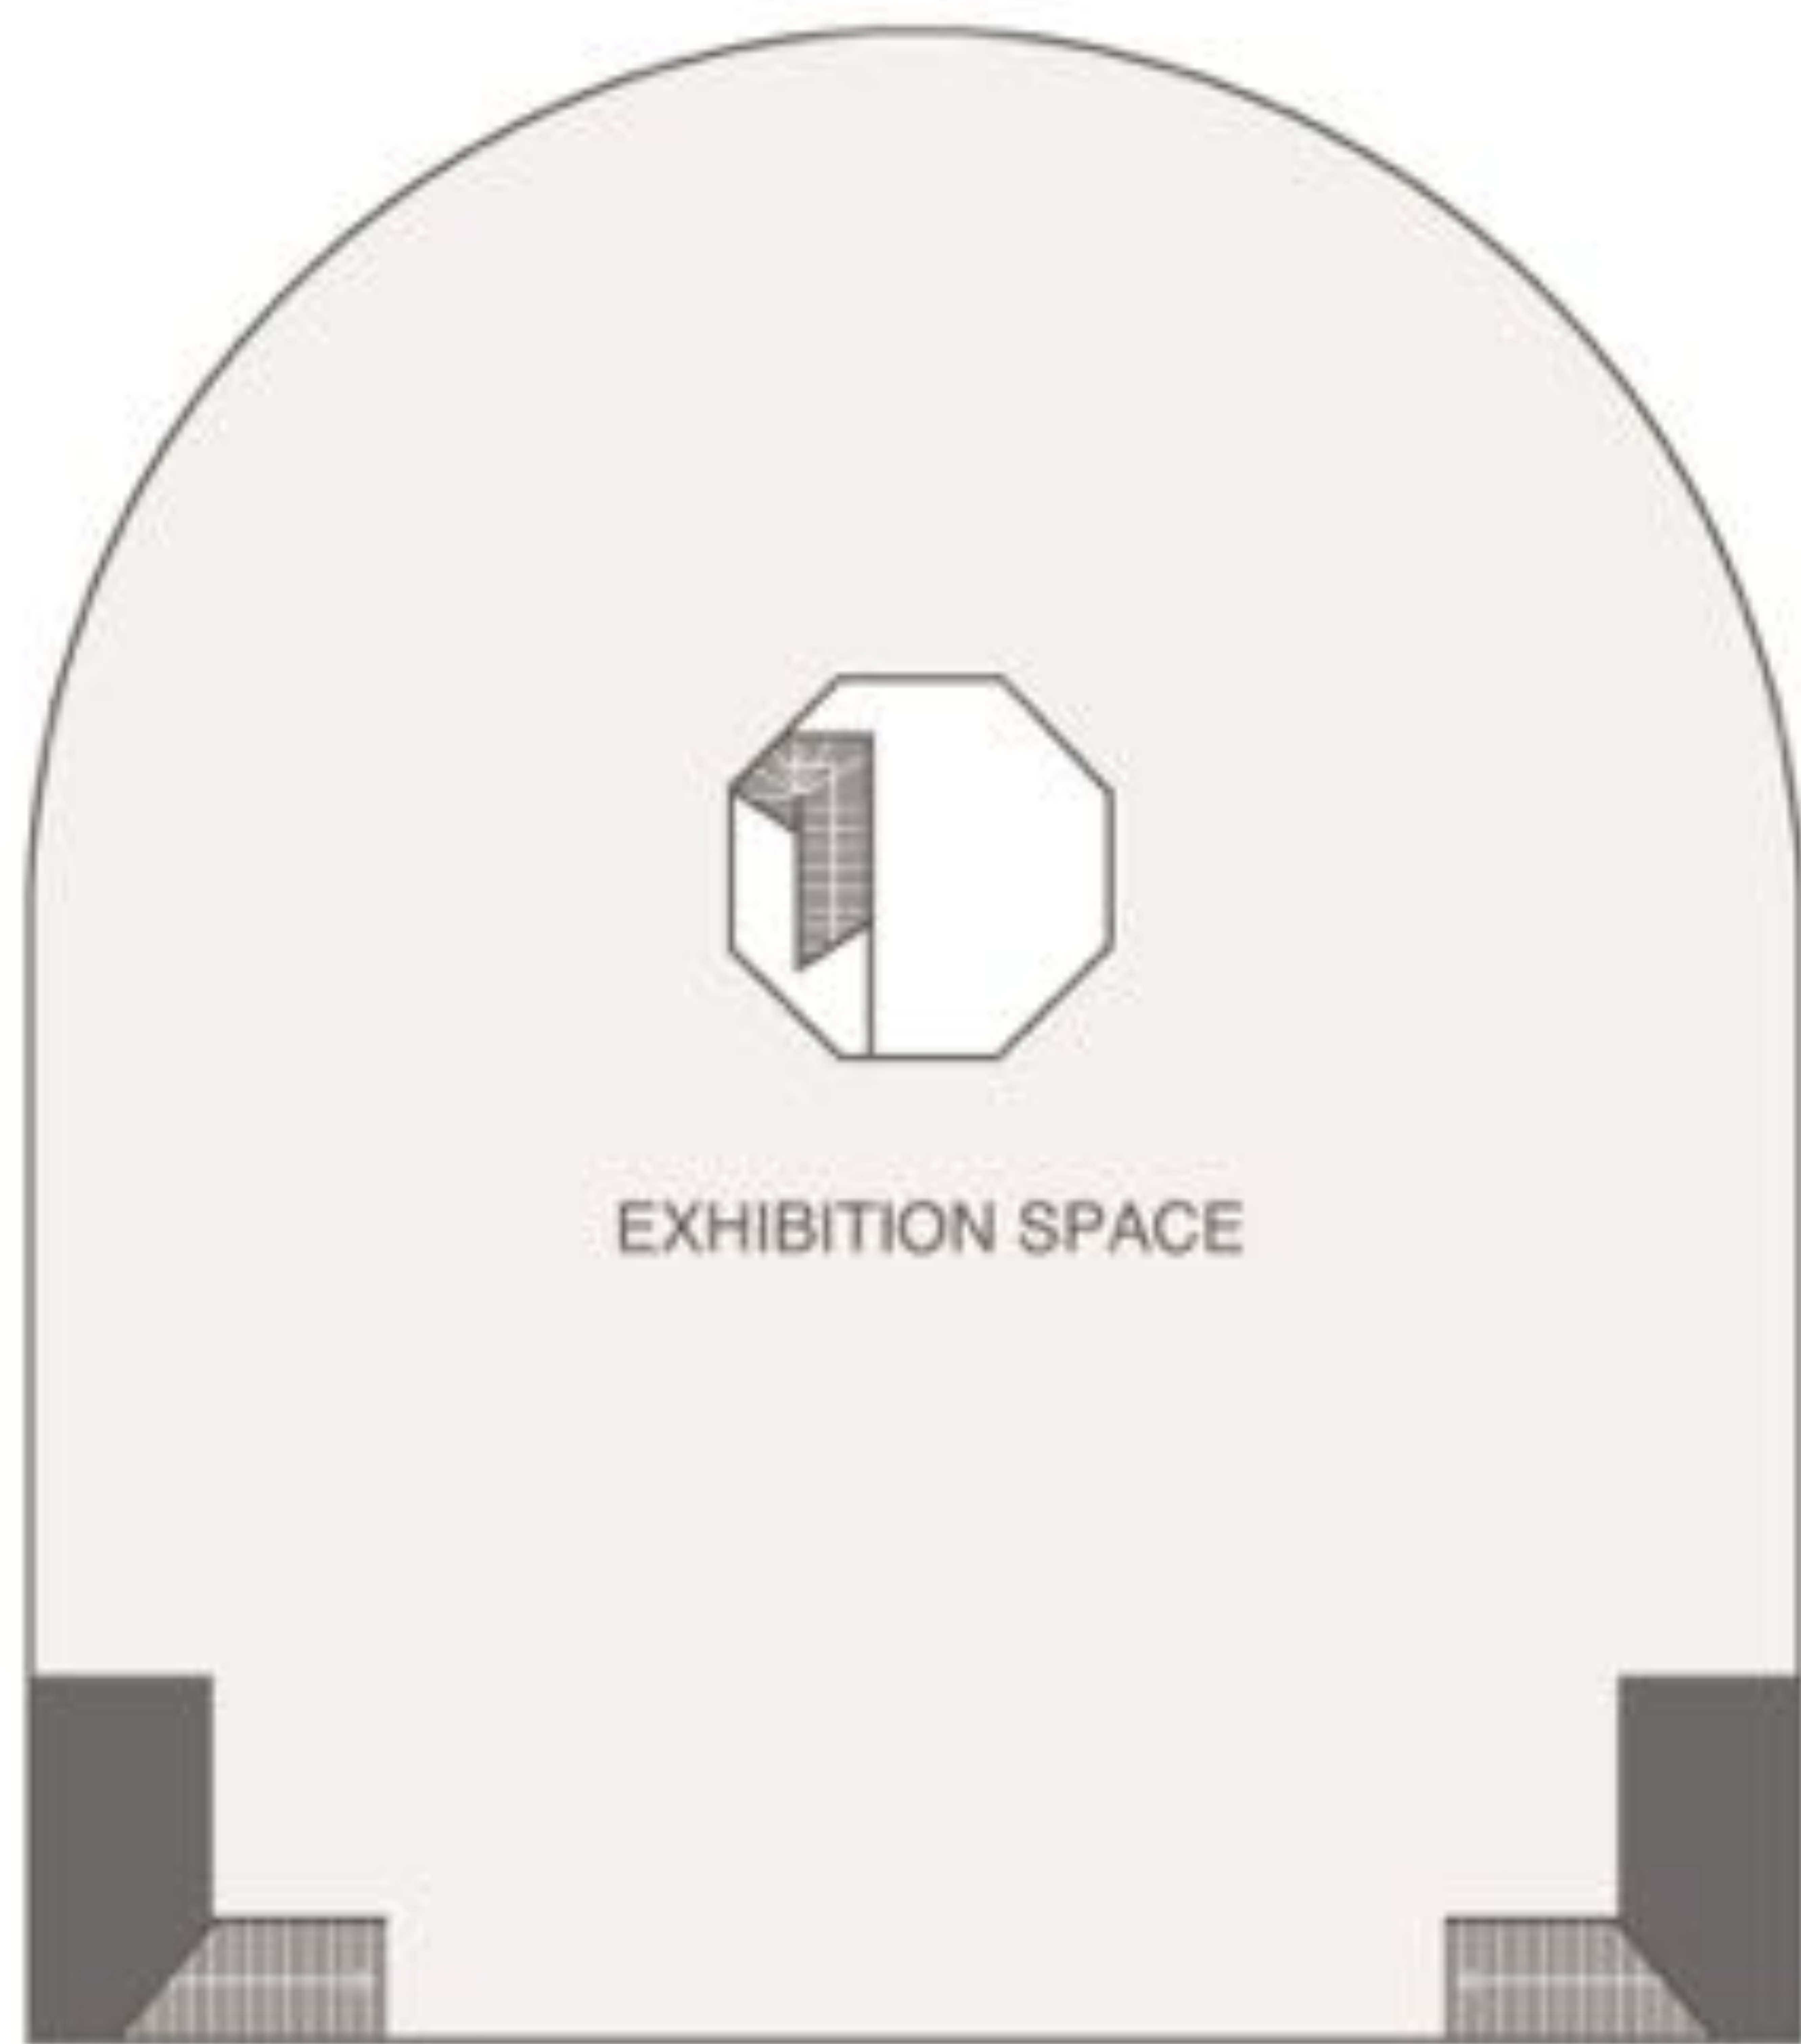

- ACCESSIBLE ENTRANCE
- FOSTER'S LODGE/ RECEPTION
- INFORMATION
- RAMP
- STAIRS
- LIFT
- STAIR LIFT
- DISABLED WC
- STANDARD WC
- TEACHING ROOM/ LECTURE THEATRE
- LIBRARY
- COMMON ROOM
- SHOP
- OFFICE/ ANCILLARY SPACE
- CORRIDOR/ HALL
- LEVEL ACCESS ROUTE
- PARKING

SHELDONIAN THEATRE : **BELOW CUPOLA**