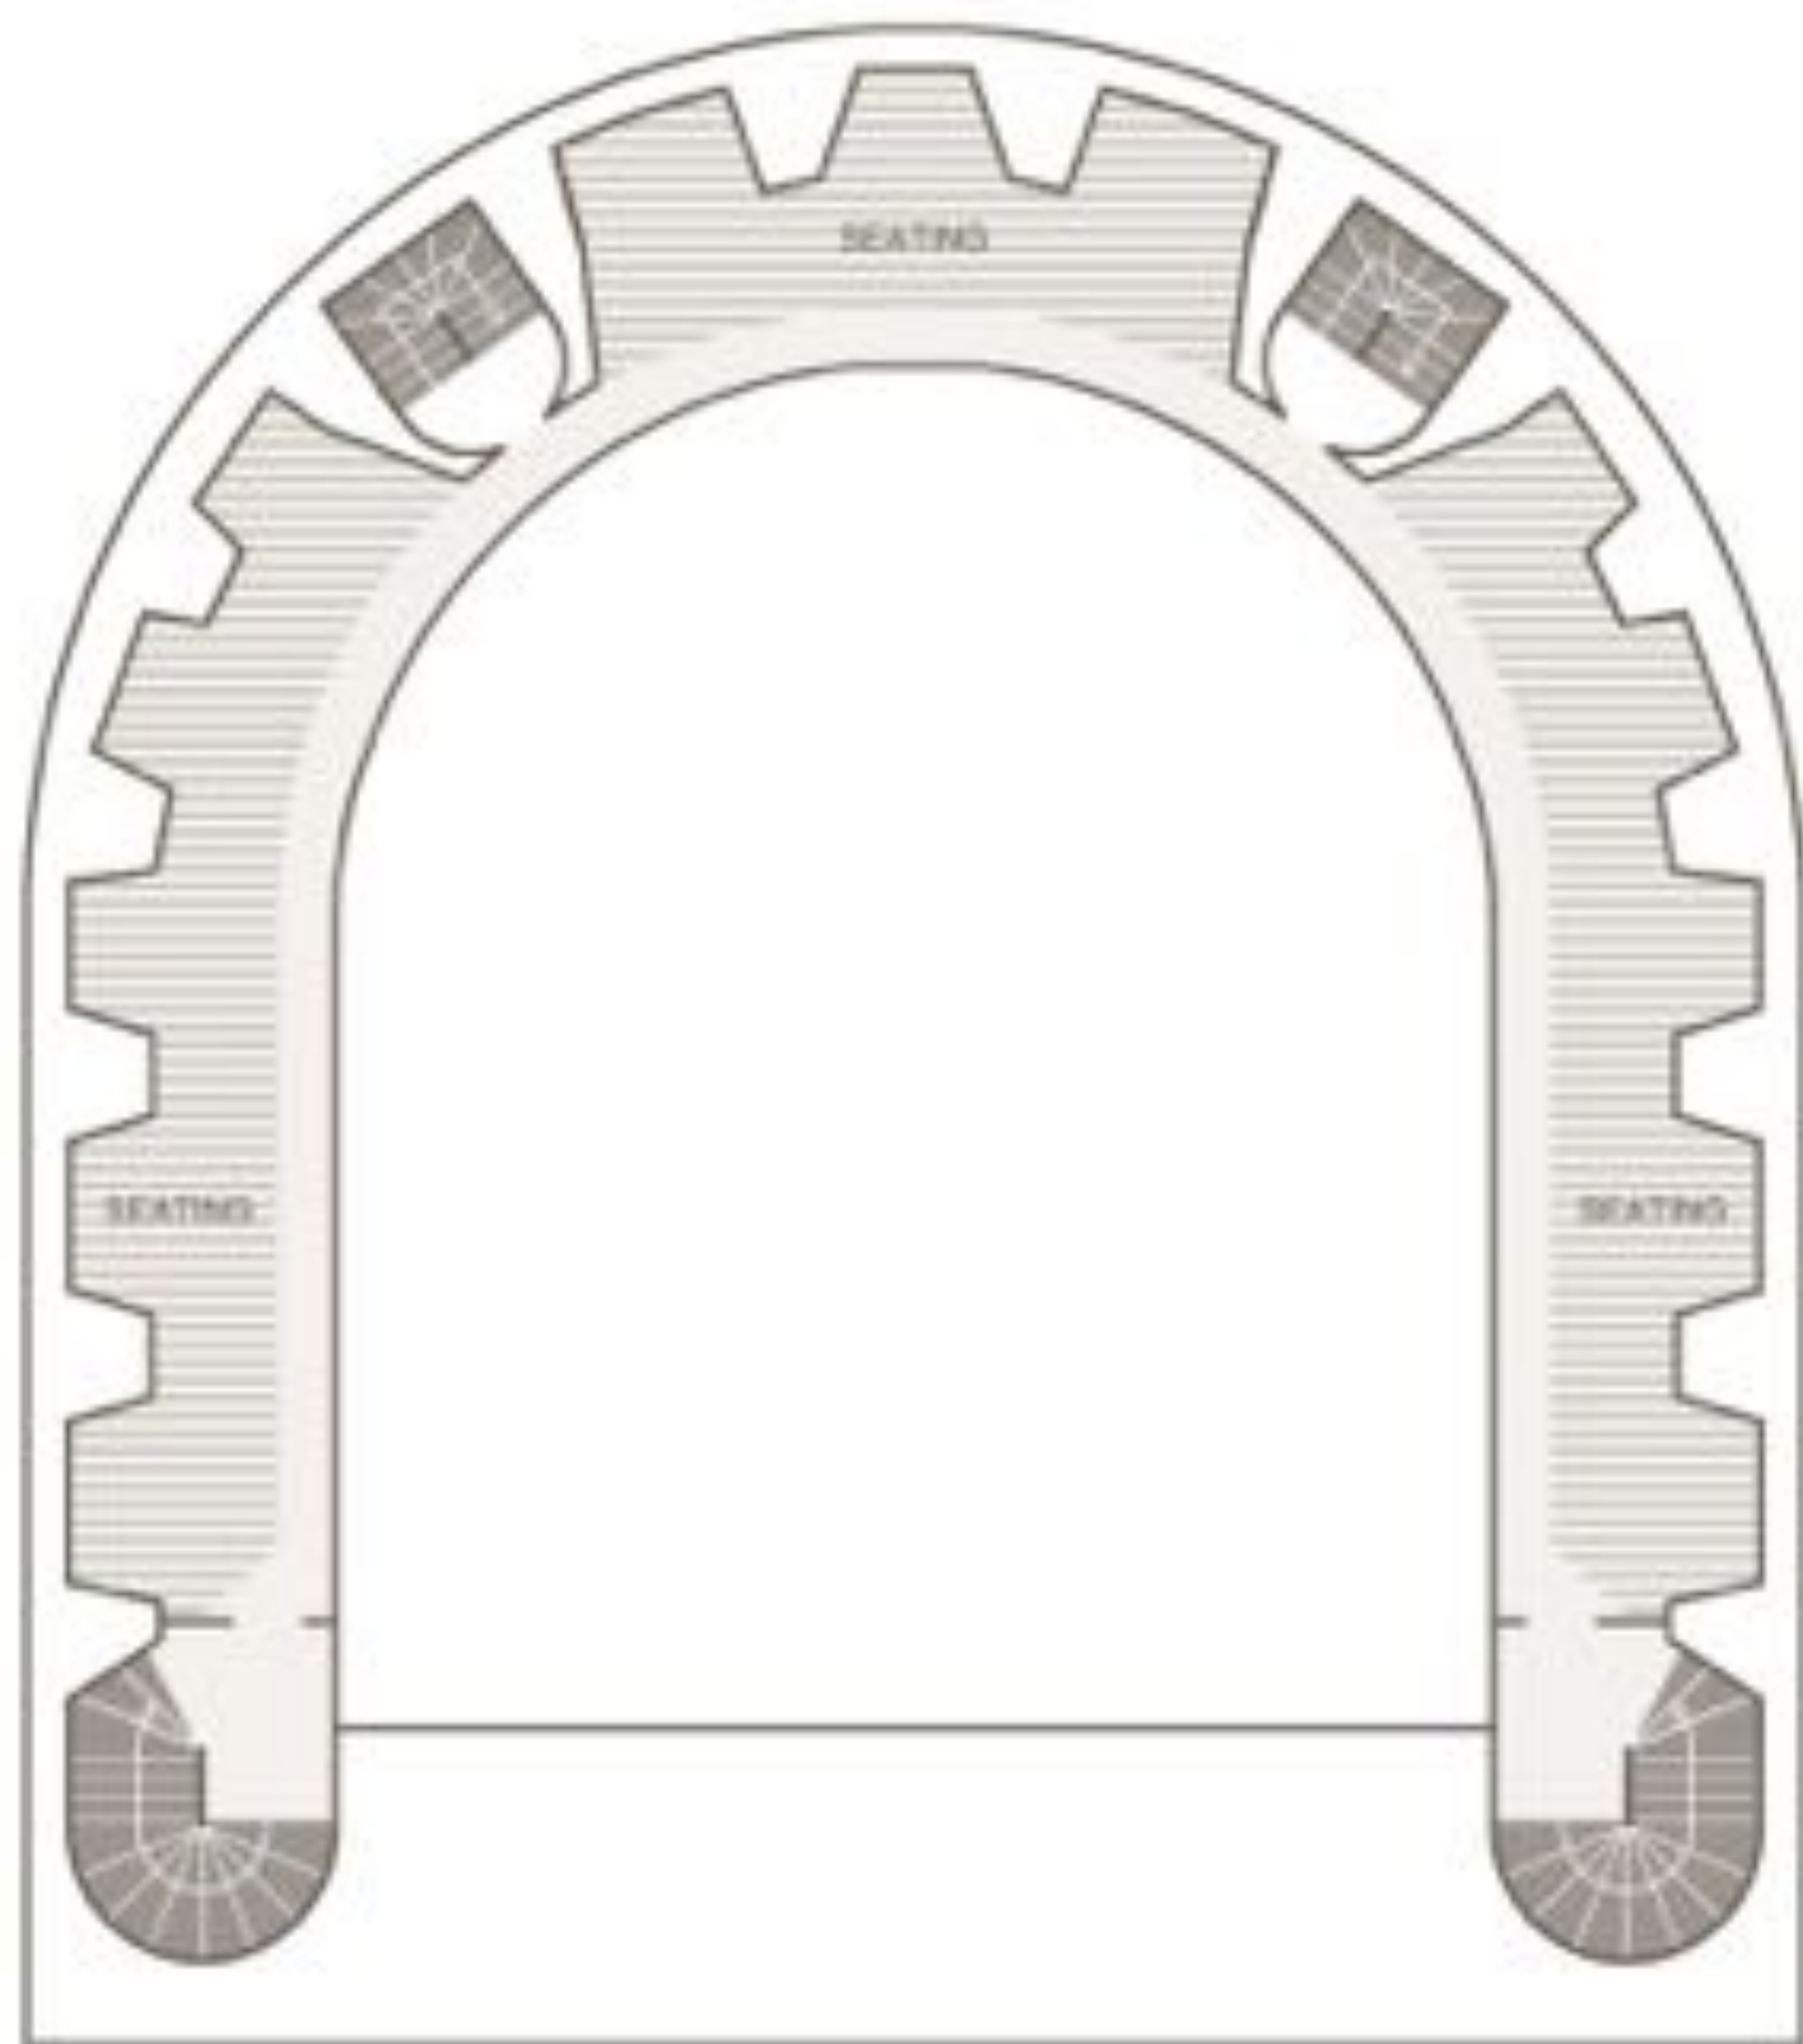

- ACCESSIBLE ENTRANCE
- PORTER'S LODGE / RECEPTION
- INFORMATION
- RAMP
- STAIRS
- LIFT
- STAIR LIFT
- DISABLED WC
- STANDARD WC
- TEACHING ROOM / LECTURE THEATRE
- LIBRARY
- COMMON ROOM
- SHOP
- OFFICE / ANCILLARY SPACE
- CORRIDOR / HALL
- LEVEL ACCESS ROUTE
- PARKING

SHELDONIAN THEATRE : TOP GALLERY